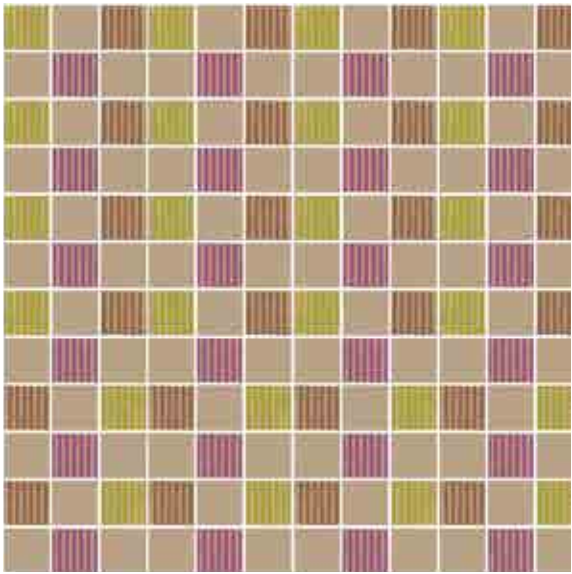

Sophia Beige Proposal 06