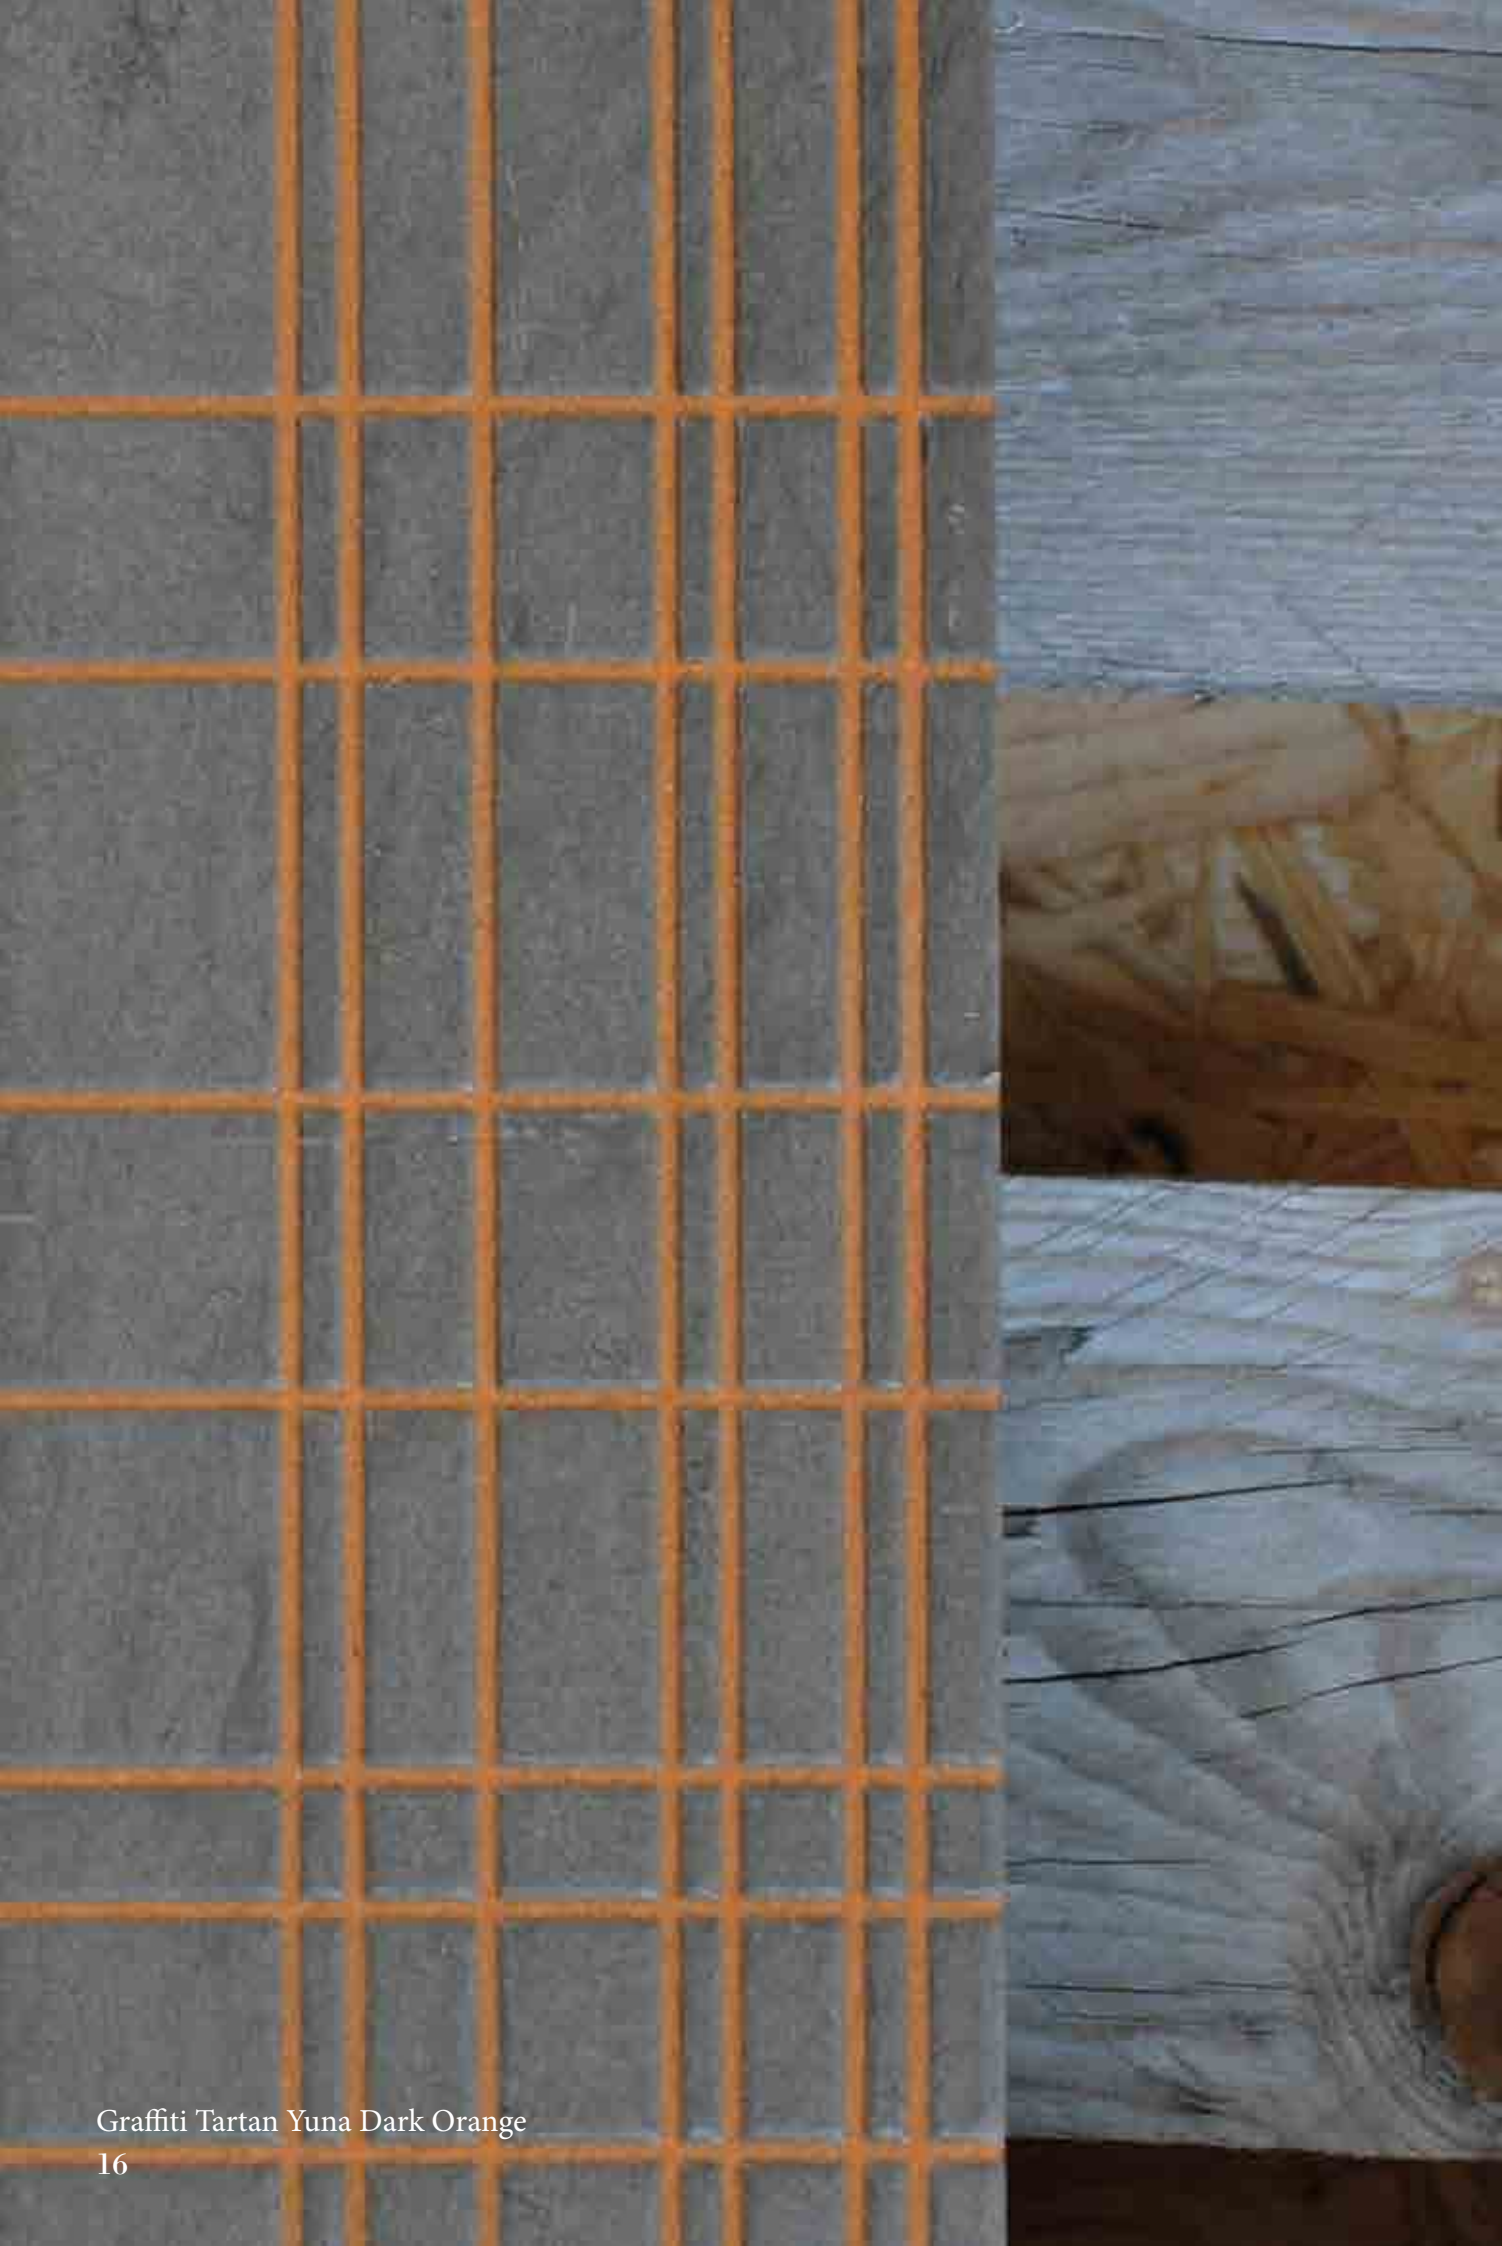

Graffiti Tartan Yuna Dark Orange
16