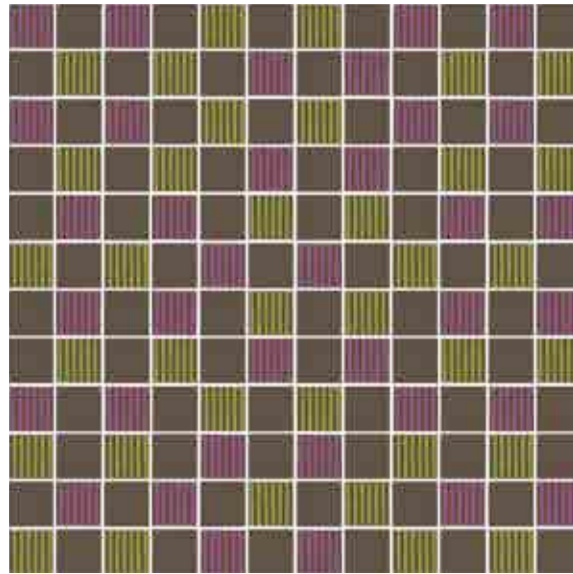

# Proposals Graffiti Matrix 2.5

Sophia Beige Proposal 01

Sophia Beige Proposal 02

Sophia Beige Proposal 03

Yuna Dark Proposal 01

Yuna Dark Proposal 02

Yuna Dark Proposal 03

Sophia Beige Proposal 04