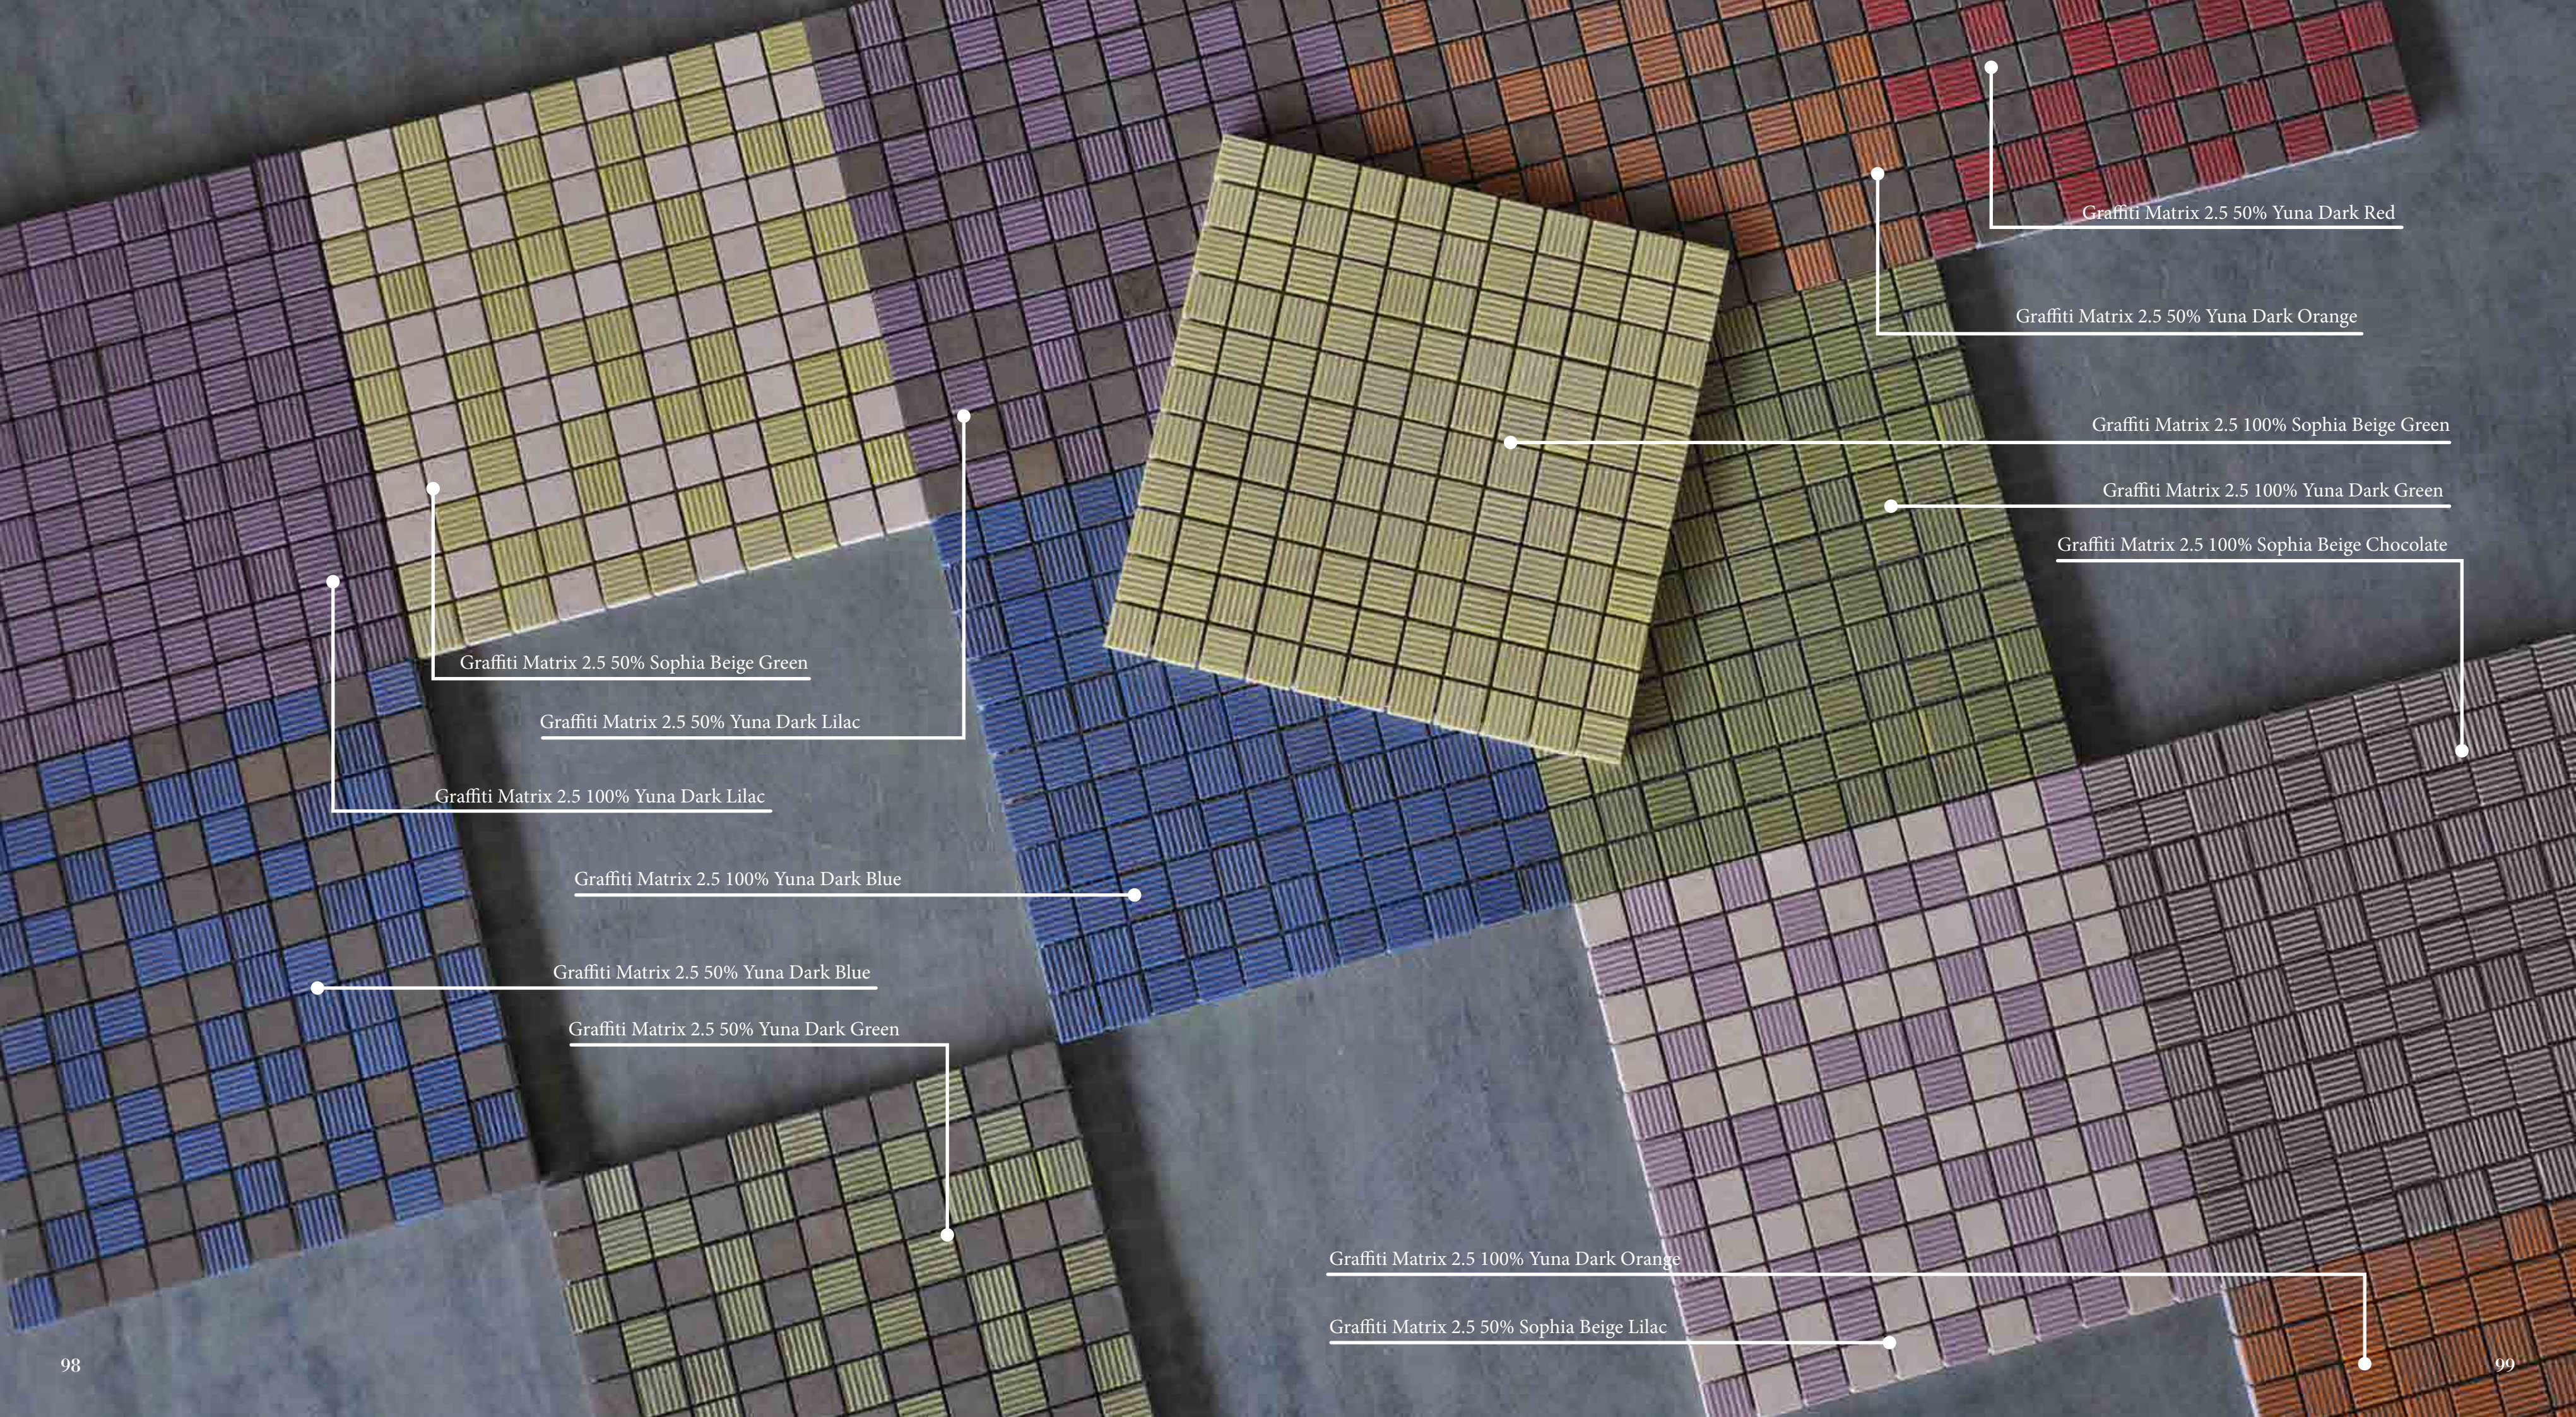

Graffiti Matrix 2.5 50% Yuna Dark Red

Graffiti Matrix 2.5 50% Yuna Dark Orange

Graffiti Matrix 2.5 100% Sophia Beige Green

Graffiti Matrix 2.5 100% Yuna Dark Green

Graffiti Matrix 2.5 100% Sophia Beige Chocolate

Graffiti Matrix 2.5 50% Sophia Beige Green

Graffiti Matrix 2.5 50% Yuna Dark Lilac

Graffiti Matrix 2.5 100% Yuna Dark Lilac

Graffiti Matrix 2.5 100% Yuna Dark Blue

Graffiti Matrix 2.5 50% Yuna Dark Blue

Graffiti Matrix 2.5 50% Yuna Dark Green

Graffiti Matrix 2.5 100% Yuna Dark Orange

Graffiti Matrix 2.5 50% Sophia Beige Lilac