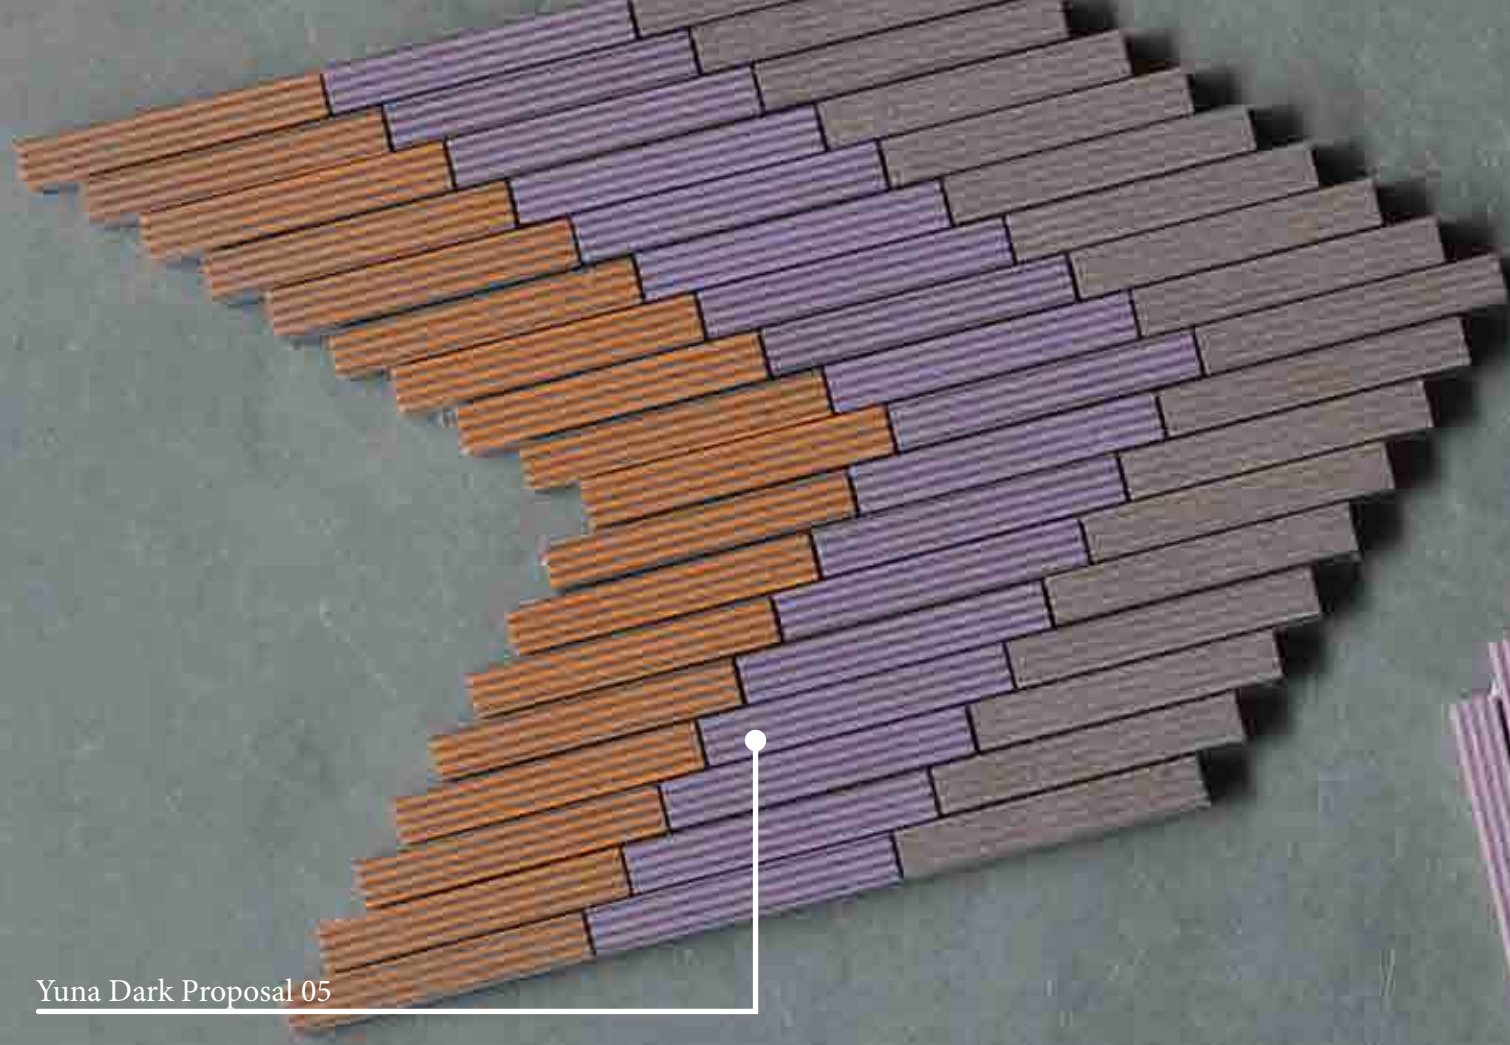

Graffiti Matrix 2.5 50% Sophia Beige Cappuccino

Graffiti Matrix 2.5 50% Sophia Beige Green

Graffiti Matrix 2.5 100% Sophia Beige Chocolate

*graffiti  
spigato*

Yuna Dark Proposal 05

Sophia Beige Proposal 03