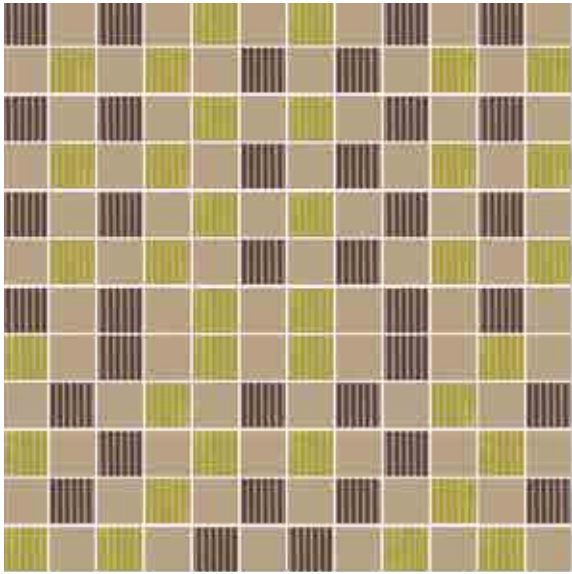

# Proposals Graffiti Matrix 2.5

Sophia Beige Proposal 01

Sophia Beige Proposal 02

Sophia Beige Proposal 03

Yuna Dark Proposal 01

Yuna Dark Proposal 02

Yuna Dark Proposal 03

Sophia Beige Proposal 04