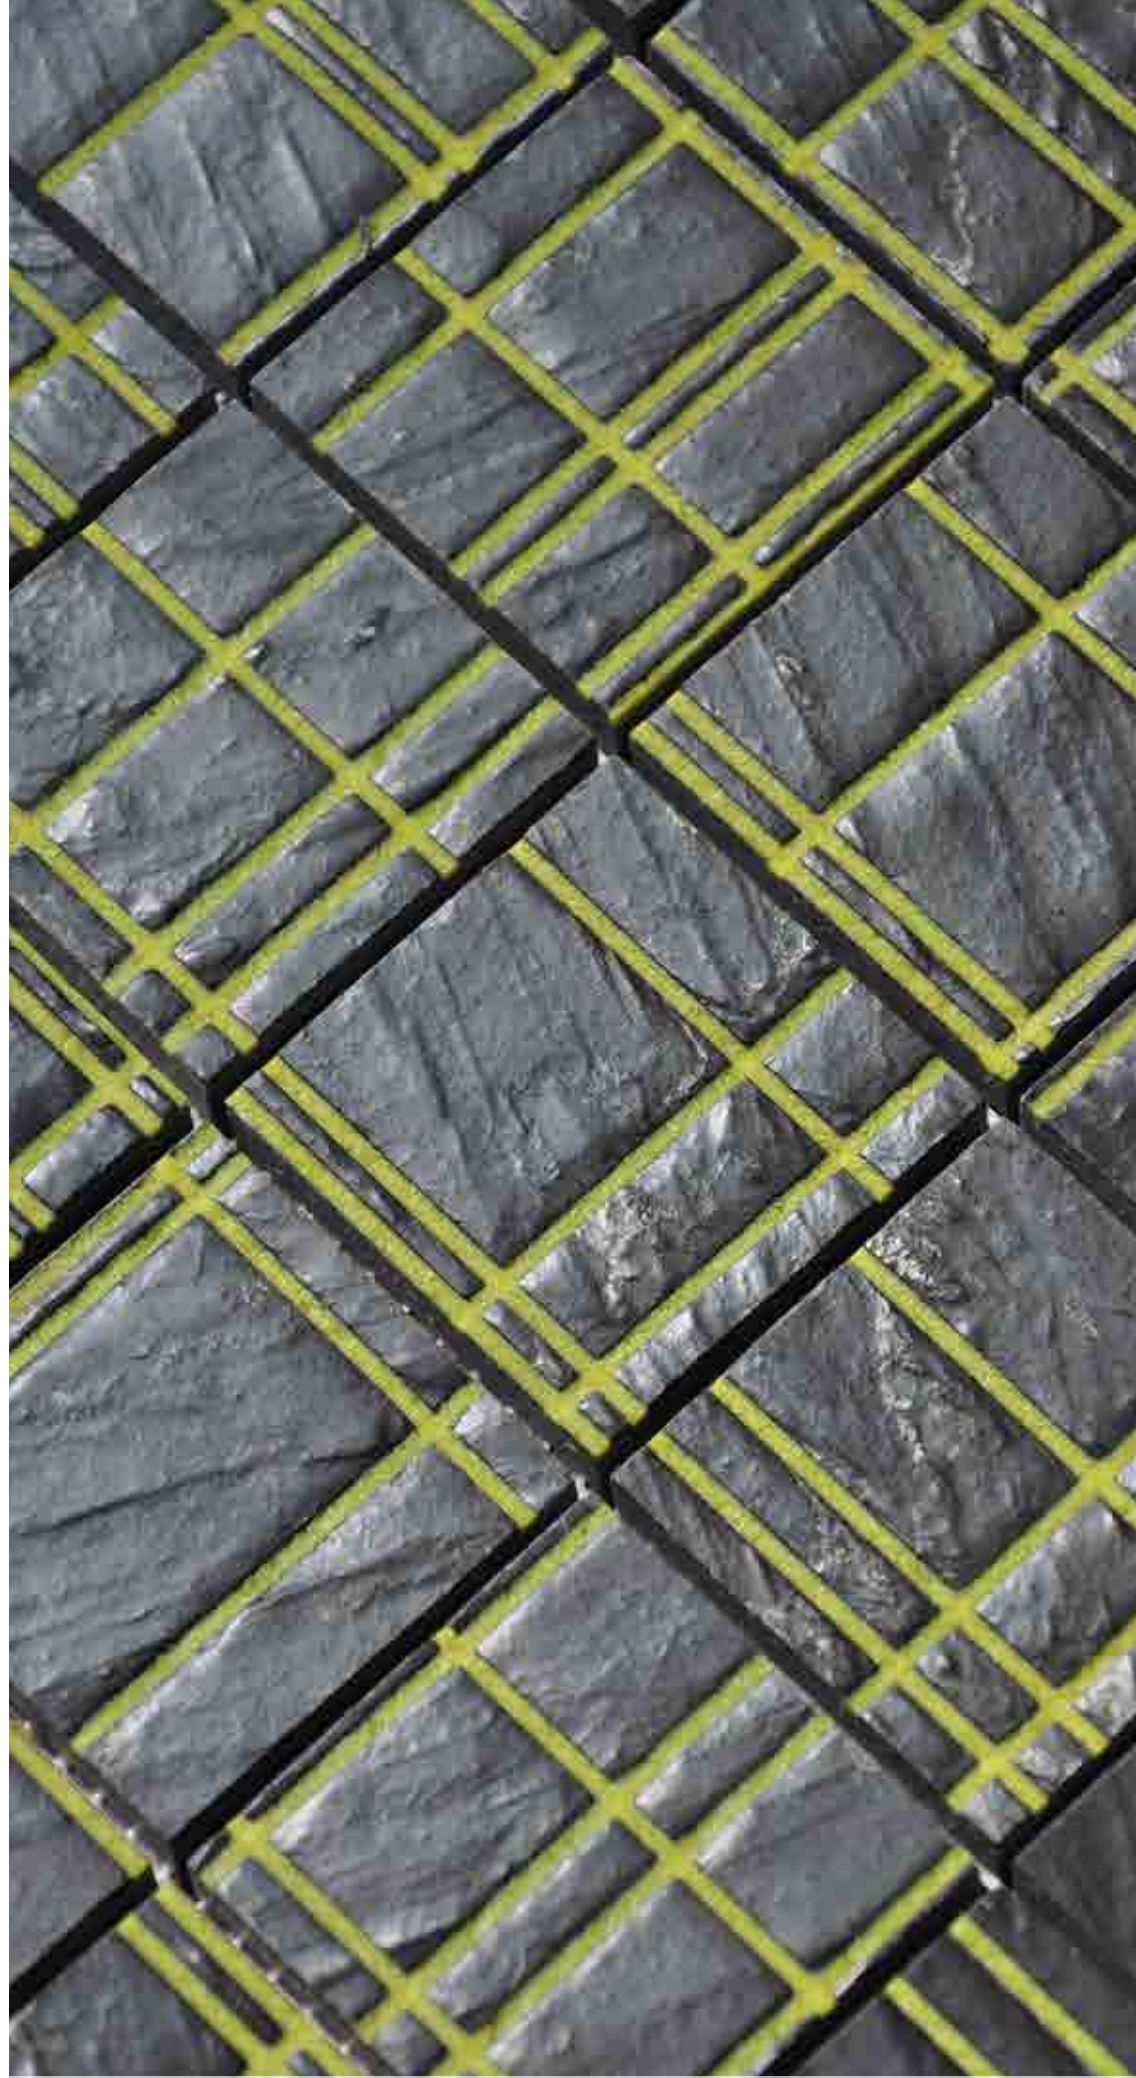

Graffiti Tartan Matrix 5 100% Rio Black Green