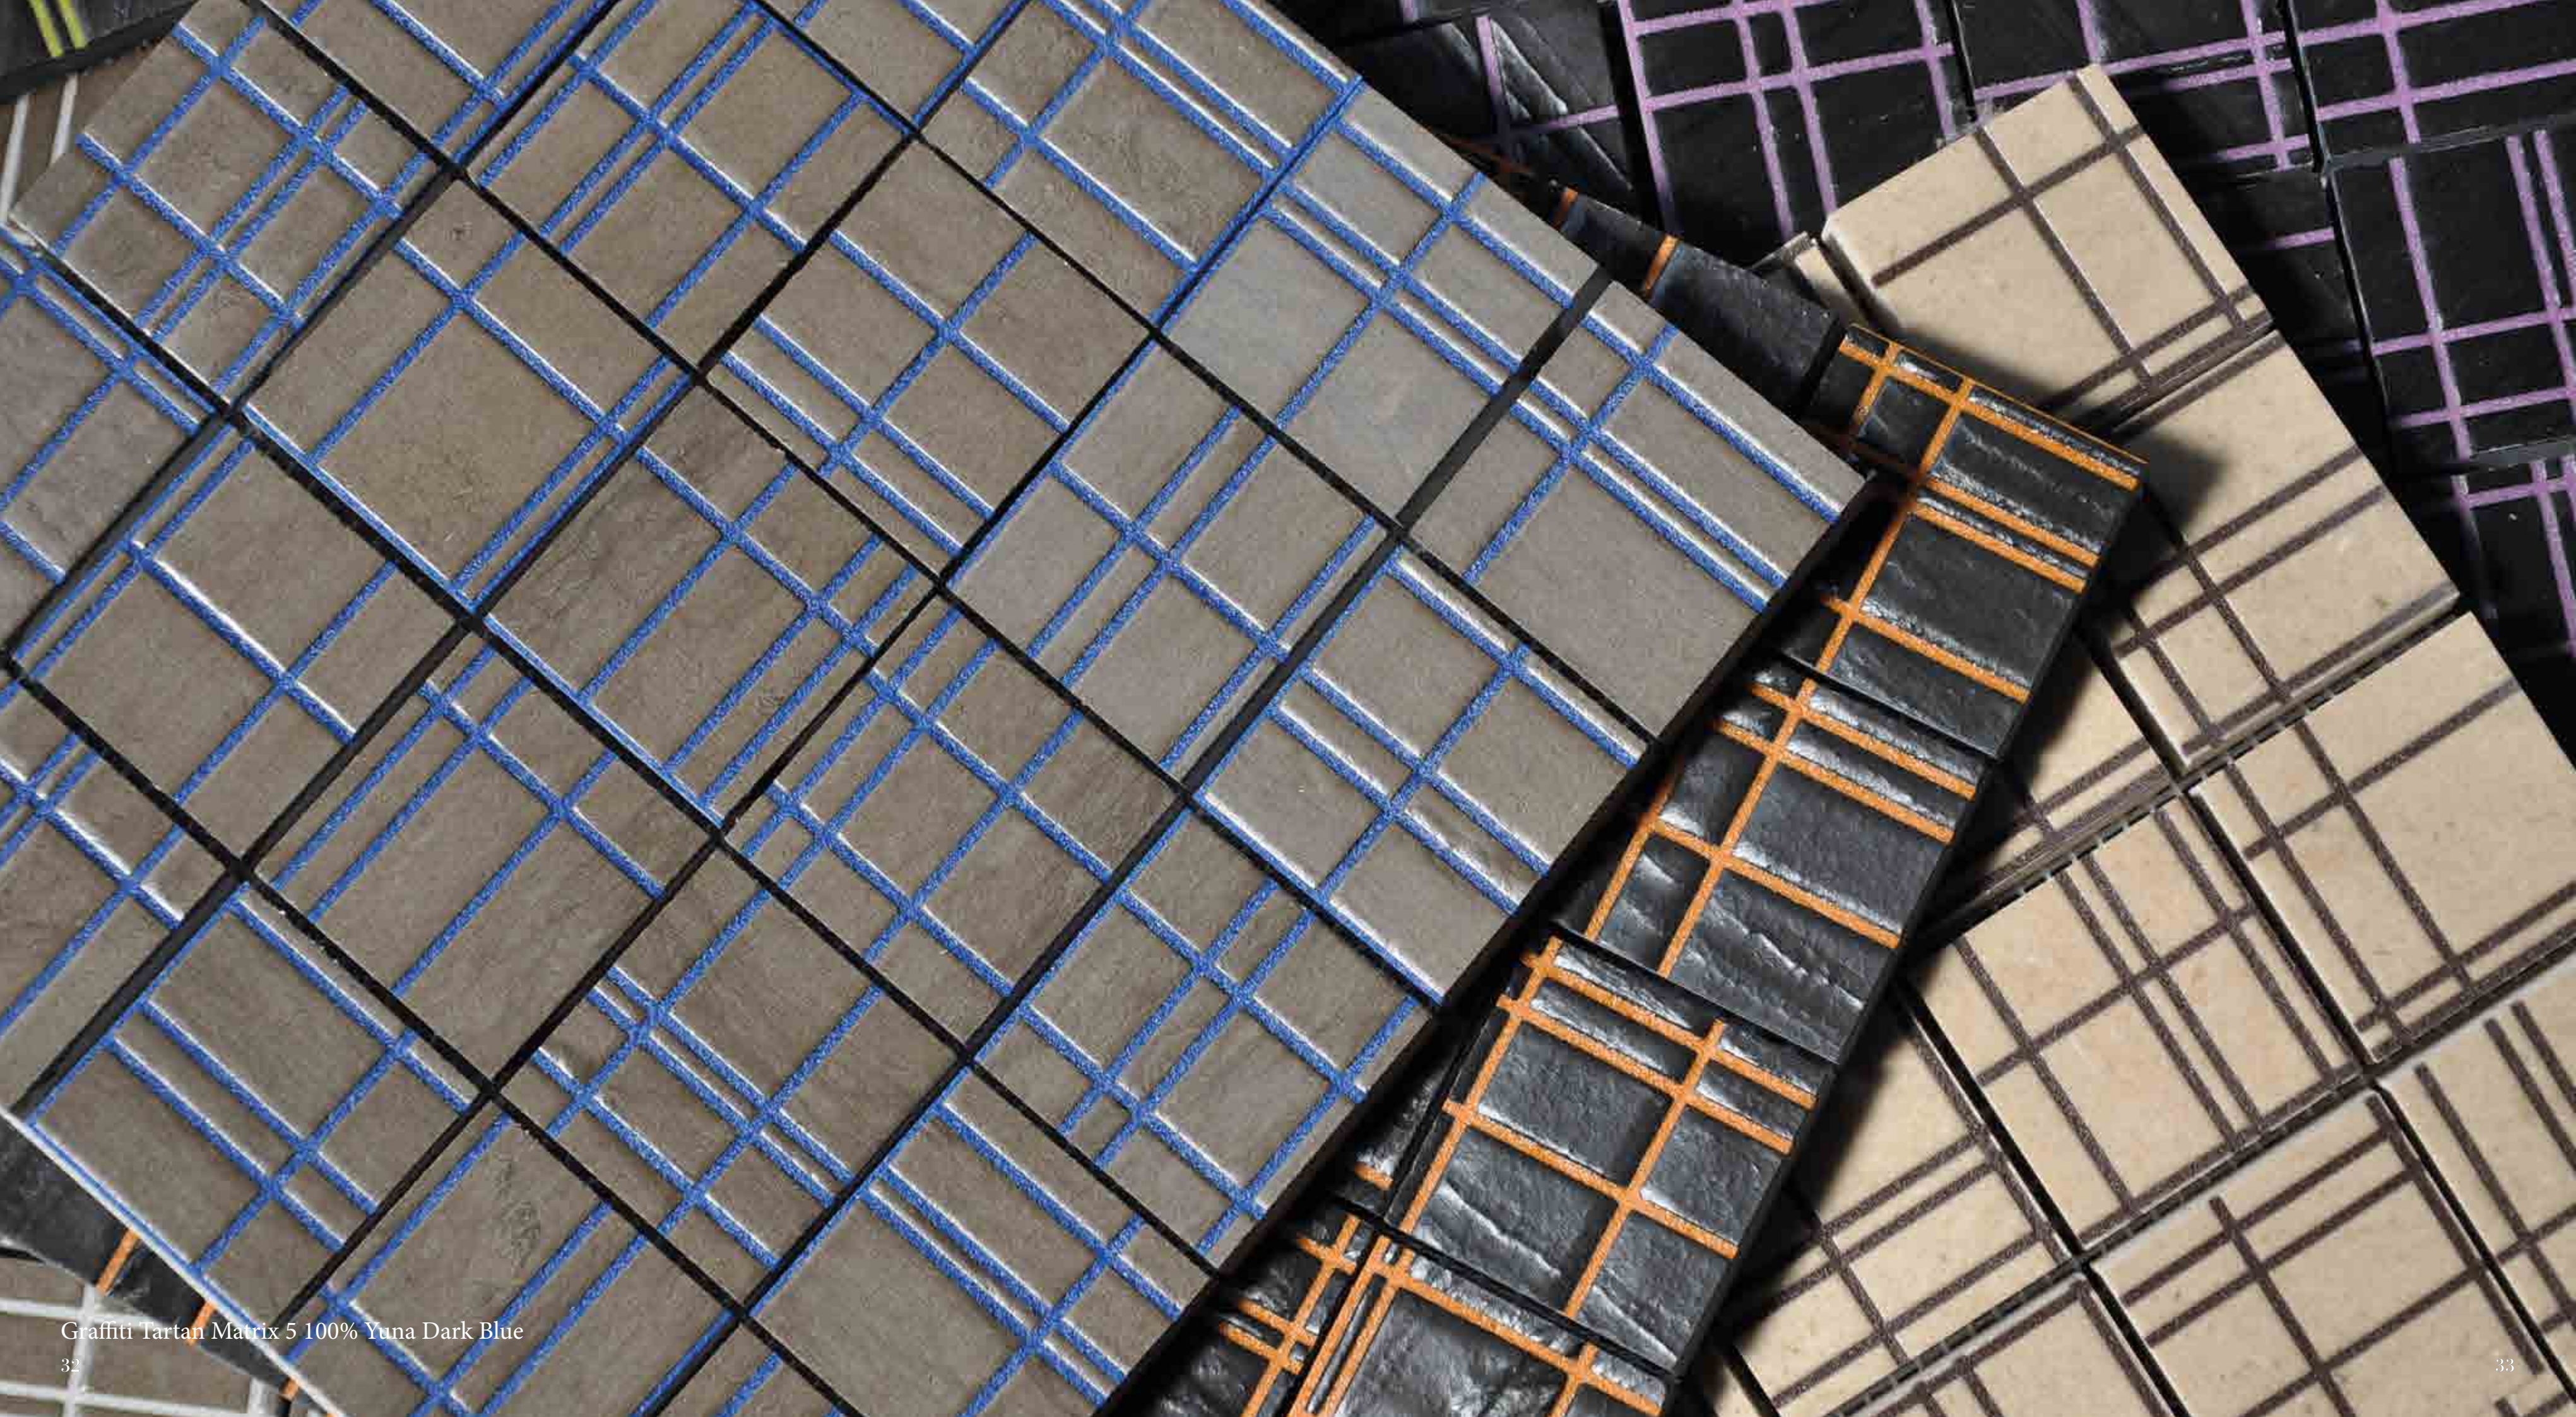

Graffiti Tartan Matrix 5 100% Yuna Dark Blue