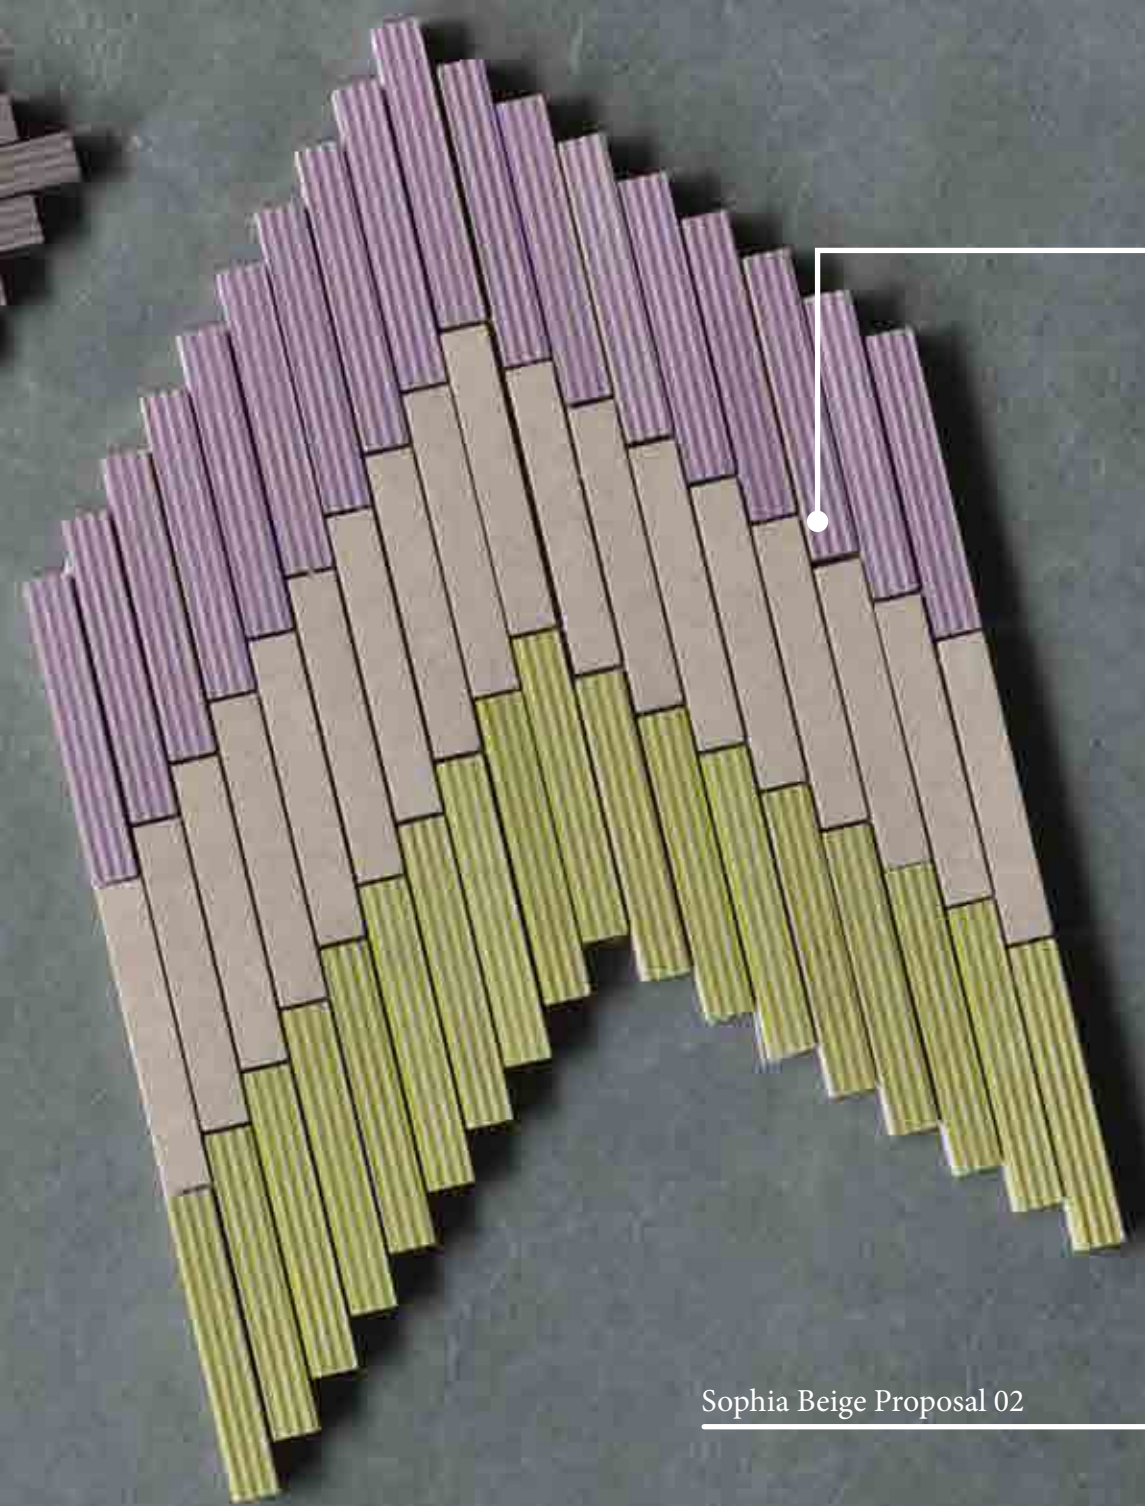

Sophia Beige Proposal 02

Sophia Beige Proposal 03