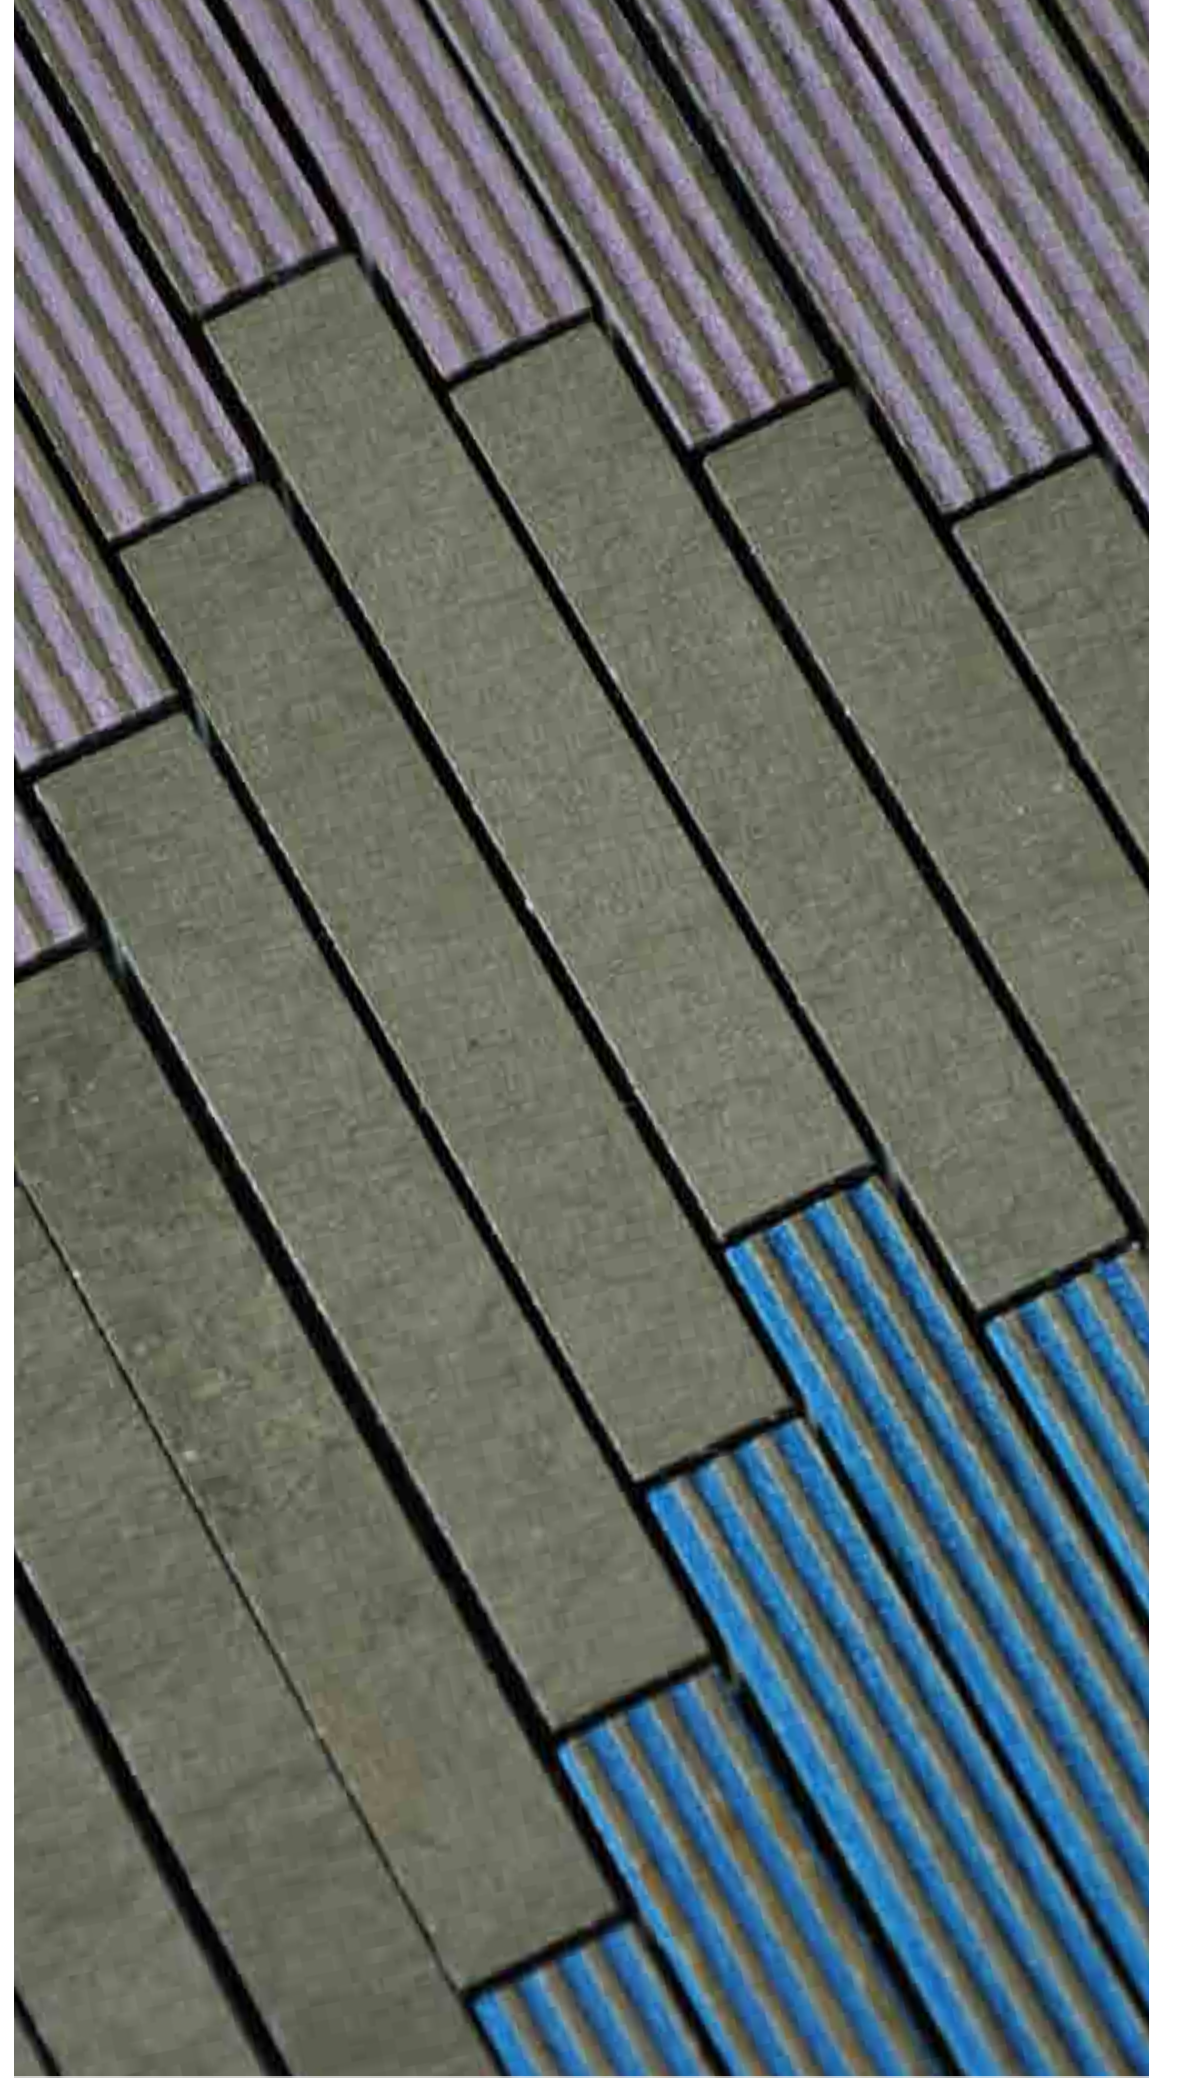

Graffiti Spigato Yuna Dark Proposal 01