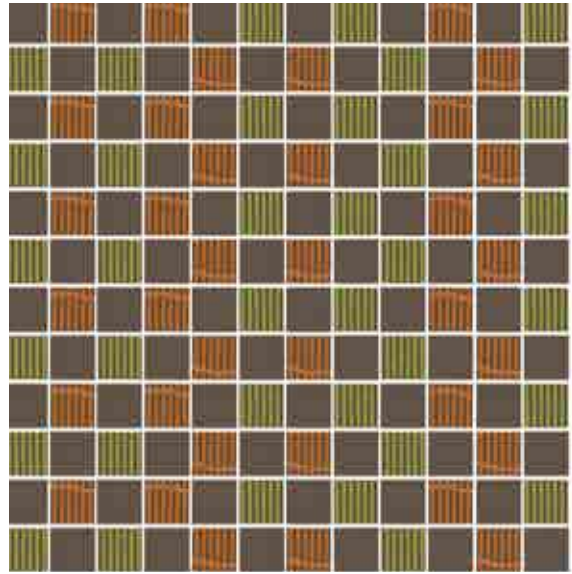

Yuna Dark Proposal 05