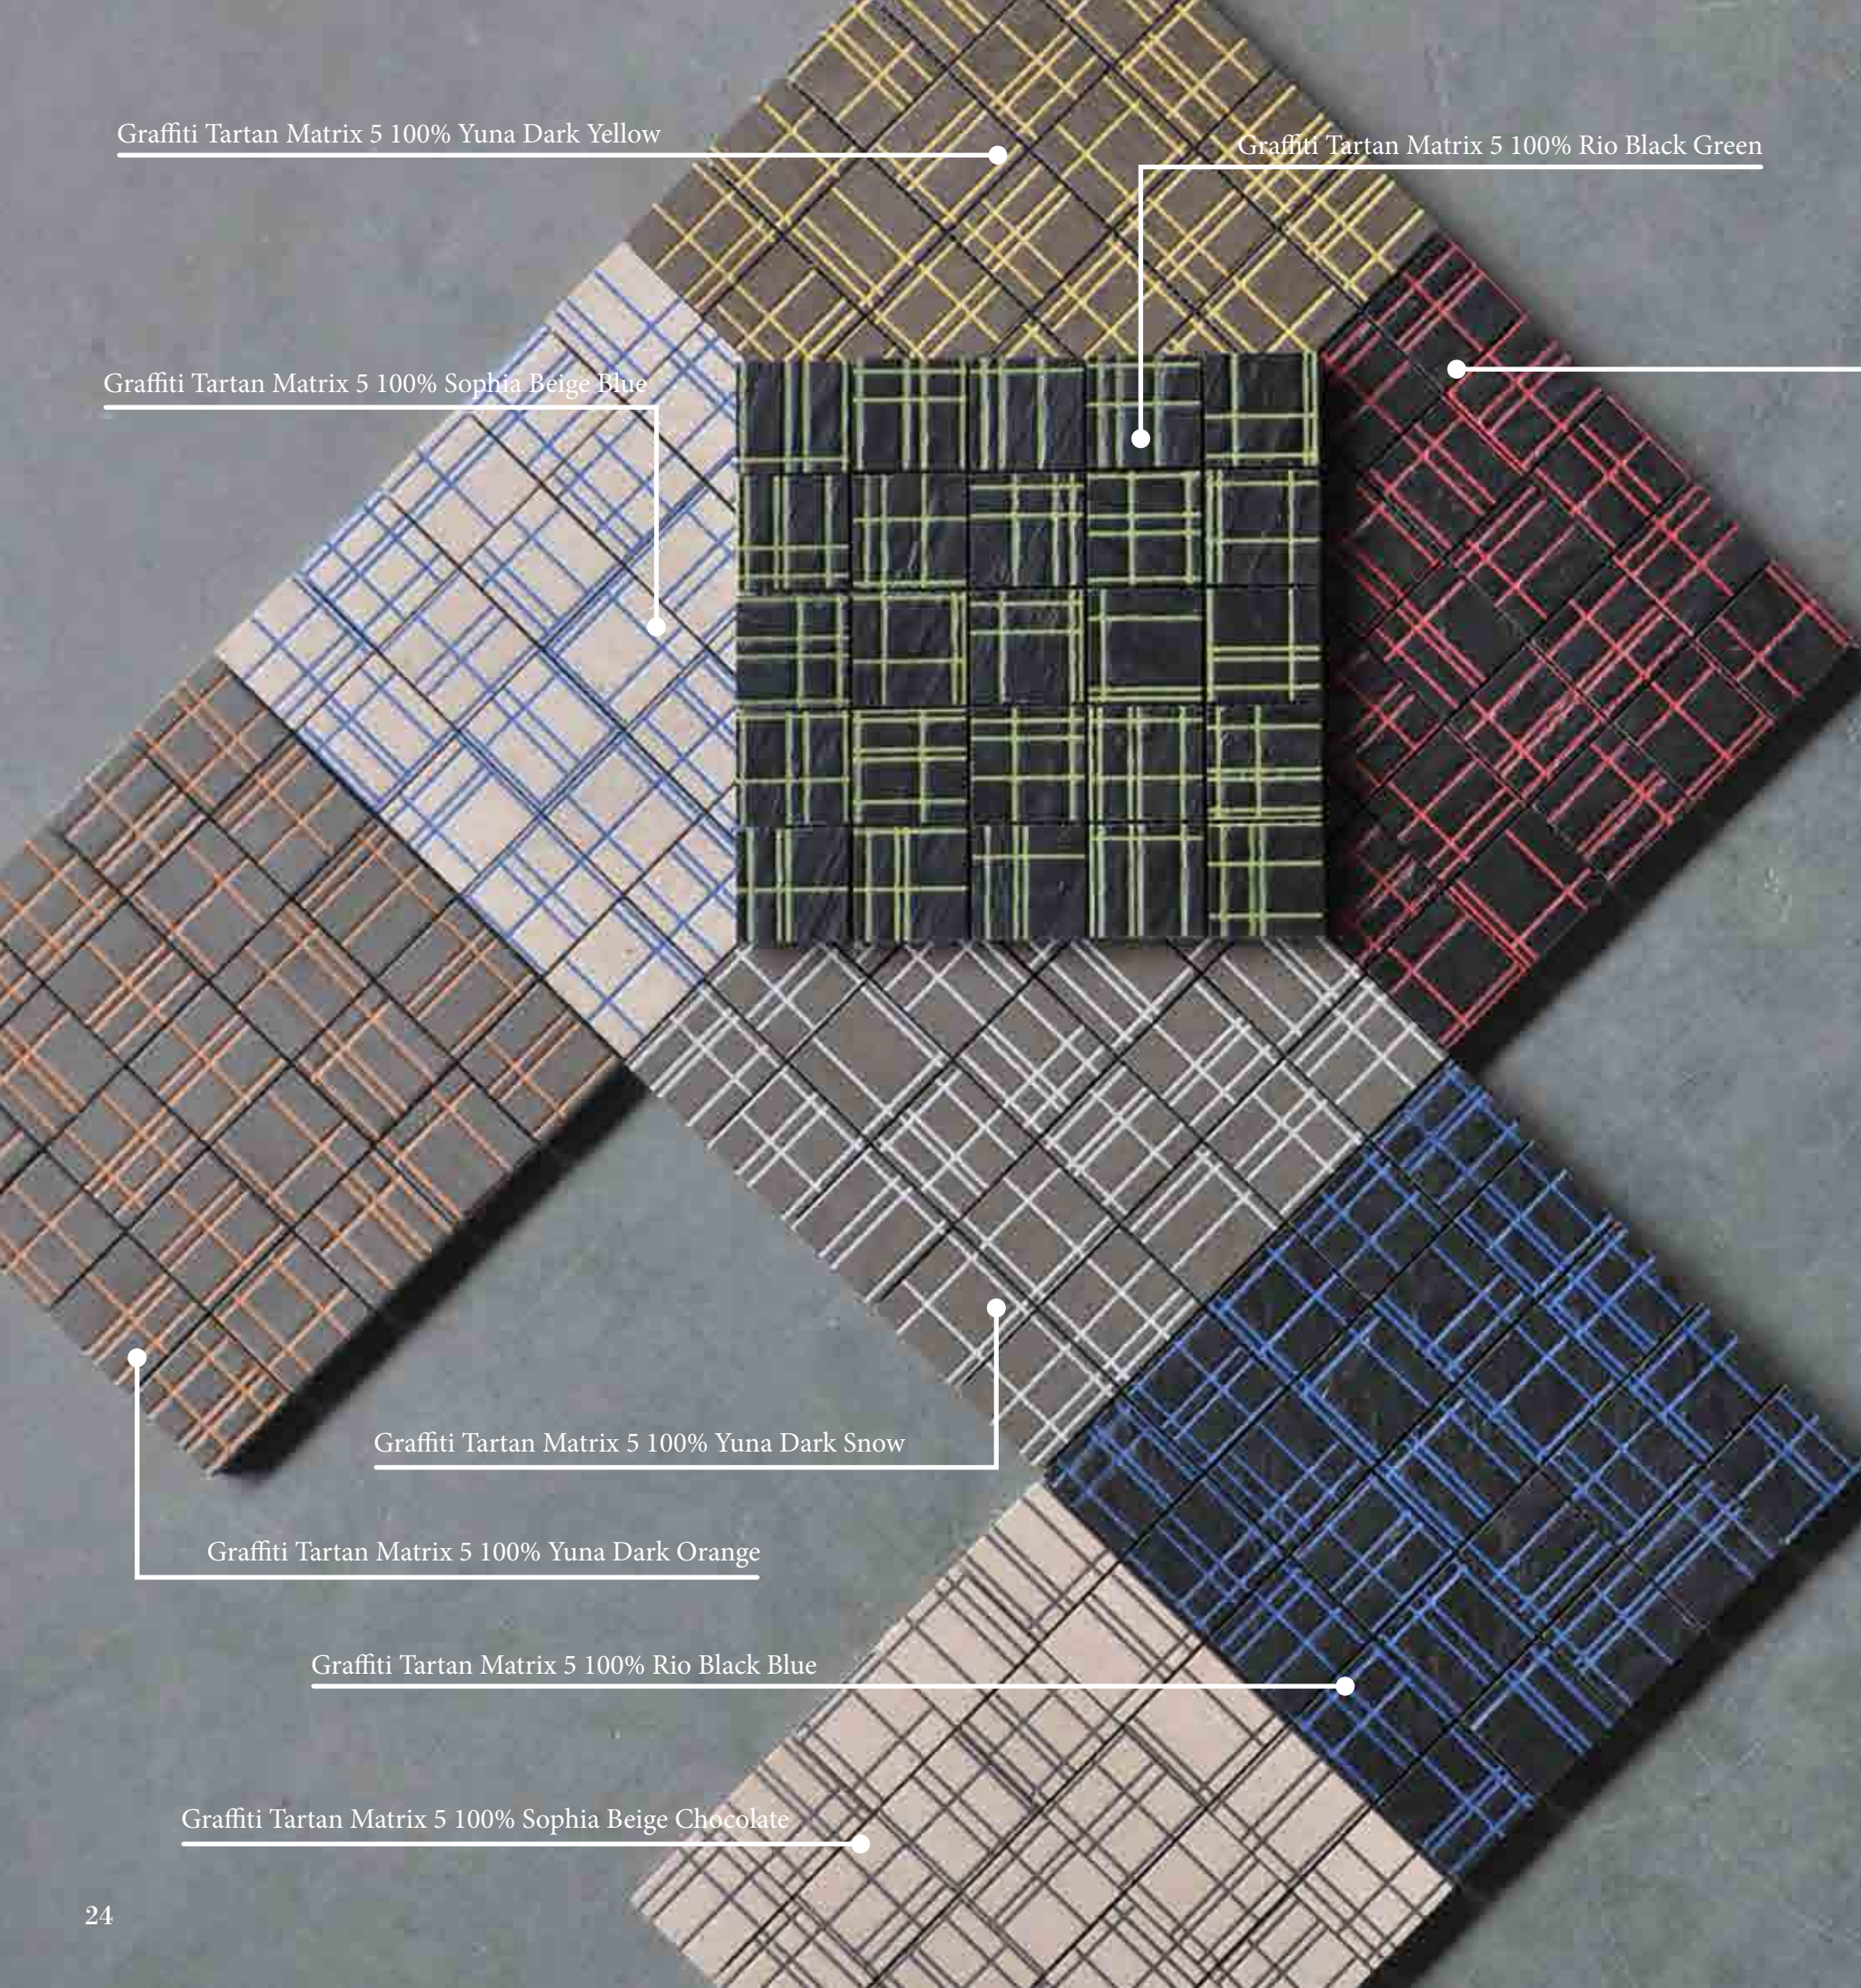

Graffiti Tartan Matrix 5 100% Rio Black Yellow

Graffiti Tartan Matrix 5 100% Rio Black Red

Graffiti Tartan Matrix 5 100% Yuna Dark Green

Graffiti Tartan Matrix 5 100% Rio Black Lilac

Graffiti Tartan Matrix 5 100% Rio Black Orange

Graffiti Tartan Matrix 5 100% Yuna Dark Yellow

Graffiti Tartan Matrix 5 100% Rio Black Green

Graffiti Tartan Matrix 5 100% Sophia Beige Blue

Graffiti Tartan Matrix 5 100% Yuna Dark Snow

Graffiti Tartan Matrix 5 100% Yuna Dark Orange

Graffiti Tartan Matrix 5 100% Rio Black Blue

Graffiti Tartan Matrix 5 100% Sophia Beige Chocolate