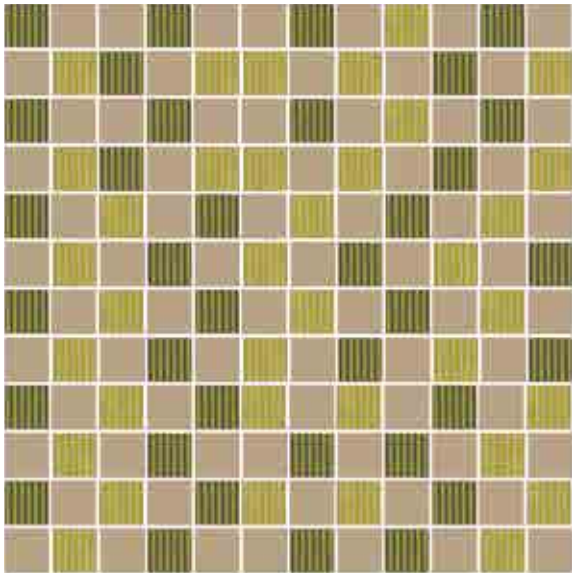

Sophia Beige Proposal 02