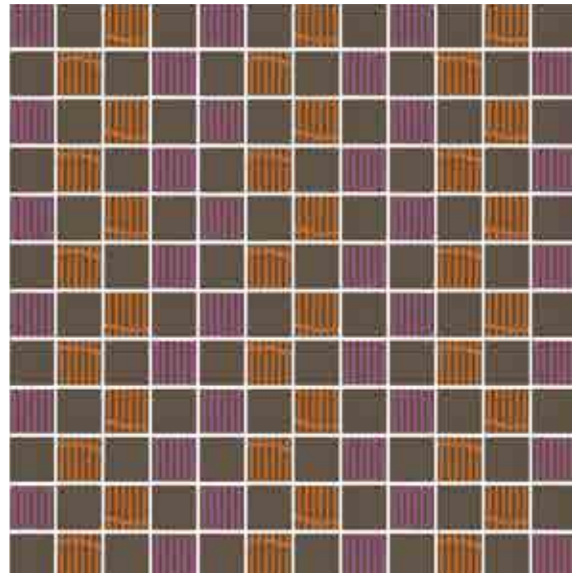

# Proposals Graffiti Matrix 2.5

Sophia Beige Proposal 01

Sophia Beige Proposal 02

Sophia Beige Proposal 03

Yuna Dark Proposal 01

Yuna Dark Proposal 02

Yuna Dark Proposal 03

Sophia Beige Proposal 04