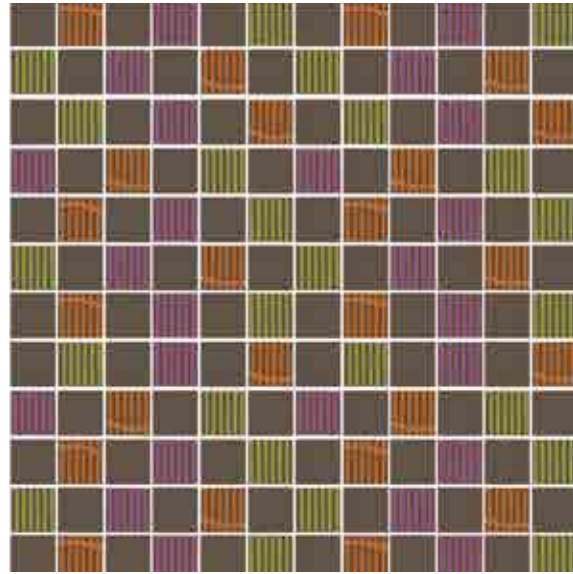

Yuna Dark Proposal 04